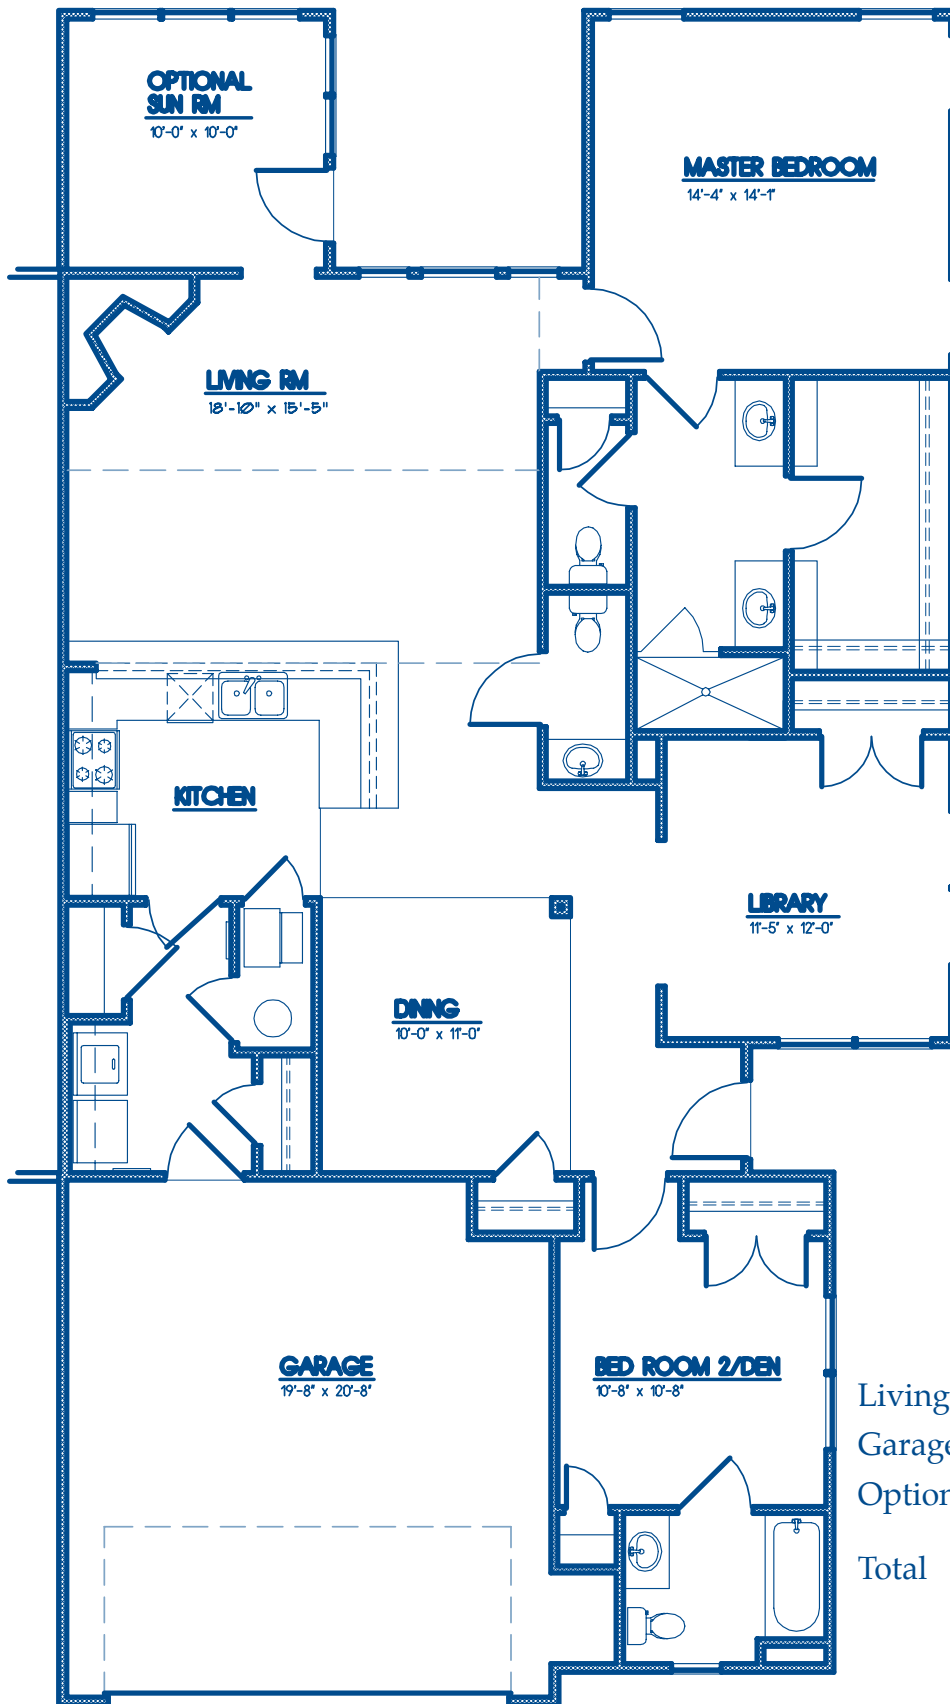

# Renaee

Ranch, 1st floor master, 2 bedroom, 2.5 bath, 2-car garage

Living Area	1641 sq. ft.
Garage	416 sq. ft.
Optional Sunroom	114 sq. ft.
Total	2171 sq. ft.