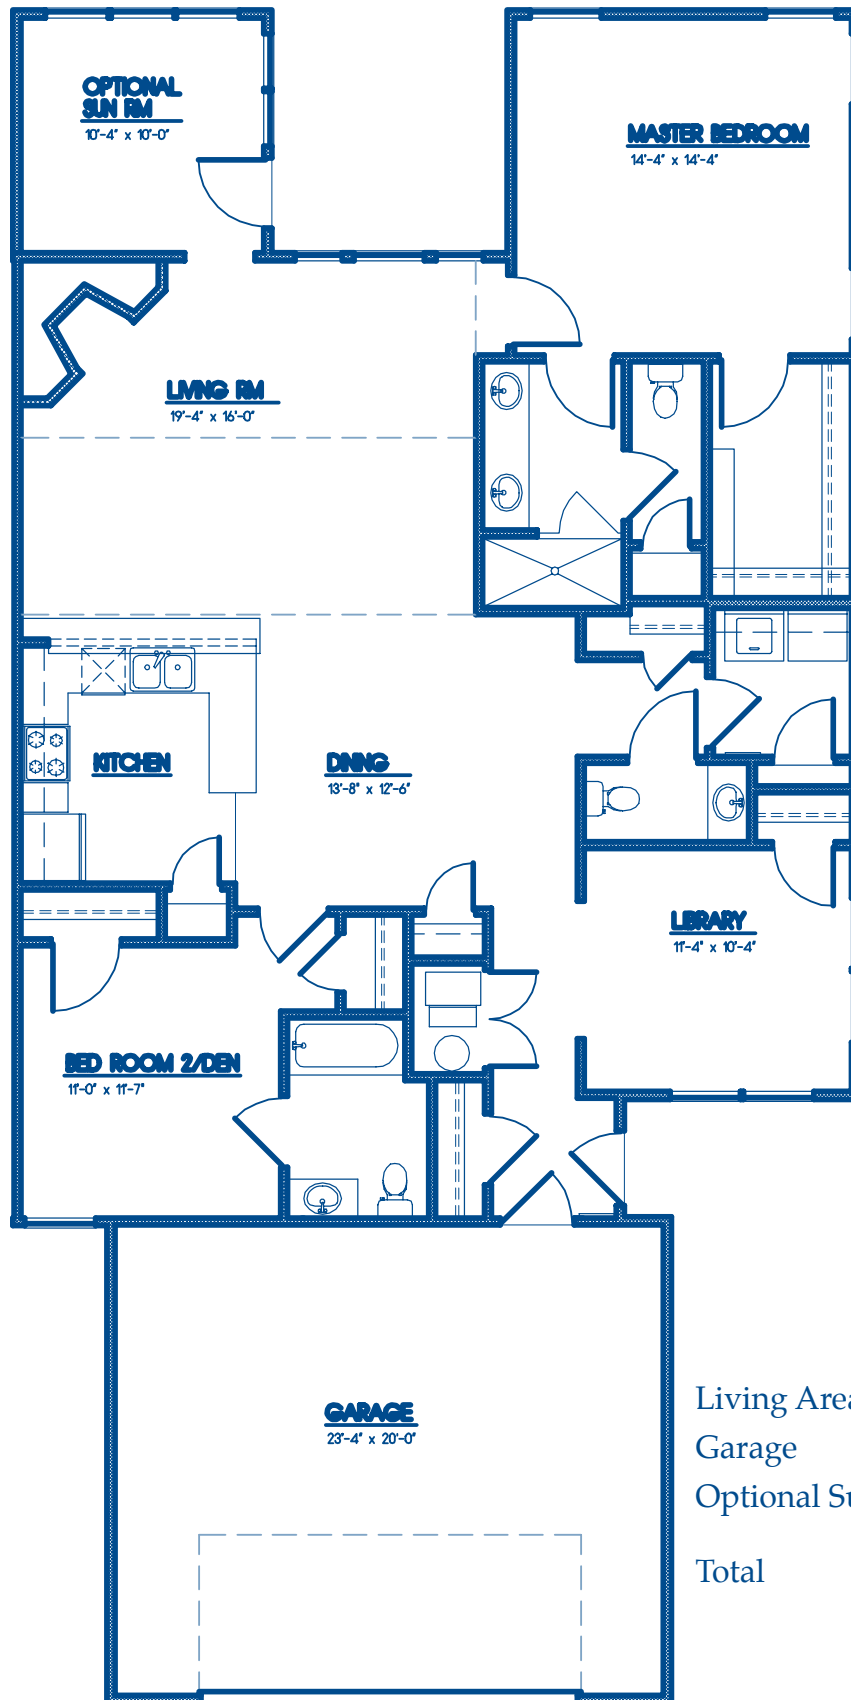

Rheanna

Ranch, 1st floor master, 2 bedroom, 2.5 bath, 2-car garage

Living Area	1588 sq. ft.
Garage	489 sq. ft.
Optional Sunroom	<u>114 sq. ft.</u>
Total	2191 sq. ft.