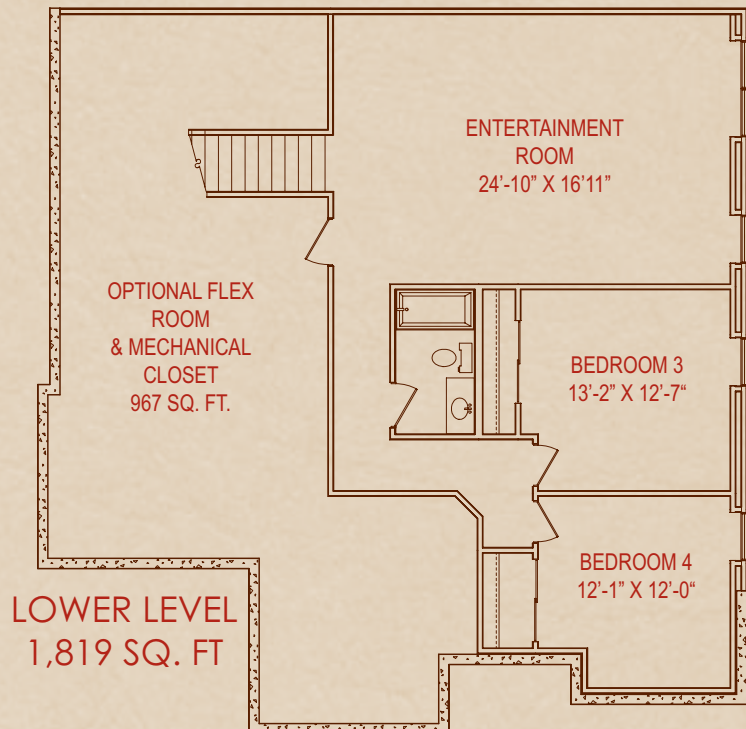

The Tolliver

- Finished Basement!
- Vaulted ceilings in Dining Room, Great Room and All-Season Room
- 3 or 4 bedrooms
- Three full baths
- Luxurious Master Suite
 - ♦ Separate walk-in shower and deluxe garden tub with tiled deck
 - ♦ His and her sink vanities
 - ♦ Large walk-in closet
- All-Season Room to enjoy year round!
- See-thru gas fireplace with granite surround
- Five Star Kitchen ★★★★★
 - ♦ Granite countertops are standard!
 - ♦ Breakfast bar with arched opening
- Elegant Dining Room
- Abundant storage space
- Oversized two car garage
- 10' X 13' Patio
- Living Space is 2,671 sq. feet

Note: This flyer is for illustration purposes only. Information in this document is subject to errors and omissions and is not warranted. Room sizes are approximate and products and specifications may change. This document is not part of a legal contract.